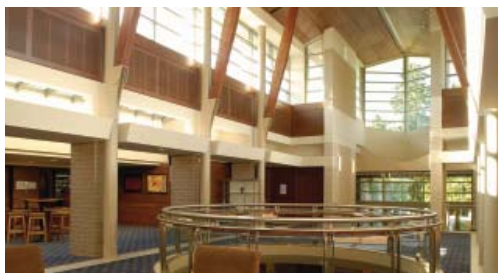

Silver - Educational and Institutional
SFU Surrey Campus Phase 2
Raven Design Consultants with Omicron AEC

Silver - Educational and Institutional
St. Georges Senior School Vancouver
DGBK Architects

Silver - Hospitality
Haro's Waterfront Dining
Inside Design Studio Inc.