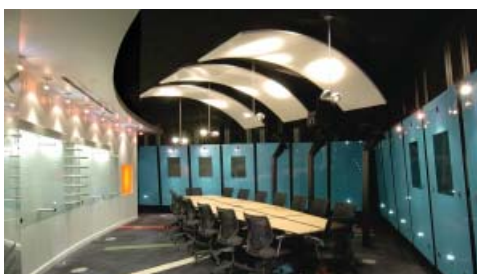

Silver - Educational and Institutional
SFU Surrey Campus Phase 2
Raven Design Consultants with Omicron AEC

Silver - Educational and Institutional
St. Georges Senior School Vancouver
DGBK Architects

Silver - Hospitality
Haro's Waterfront Dining
Inside Design Studio Inc.