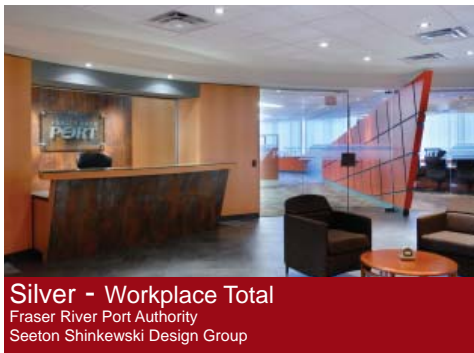

IDI AWARDS

INTERIOR DESIGNERS INSTITUTE OF BC

2007

IDIBC would like to thank all those firms who have supported the IDIBC Awards of Excellence by submitting projects this year.

We would also like to thank all of you who were in attendance on February 13th, 2008 to celebrate this year's Awards of Excellence. We had a record turn out and the party was fantastic.

We look forward to your submissions for 2008.